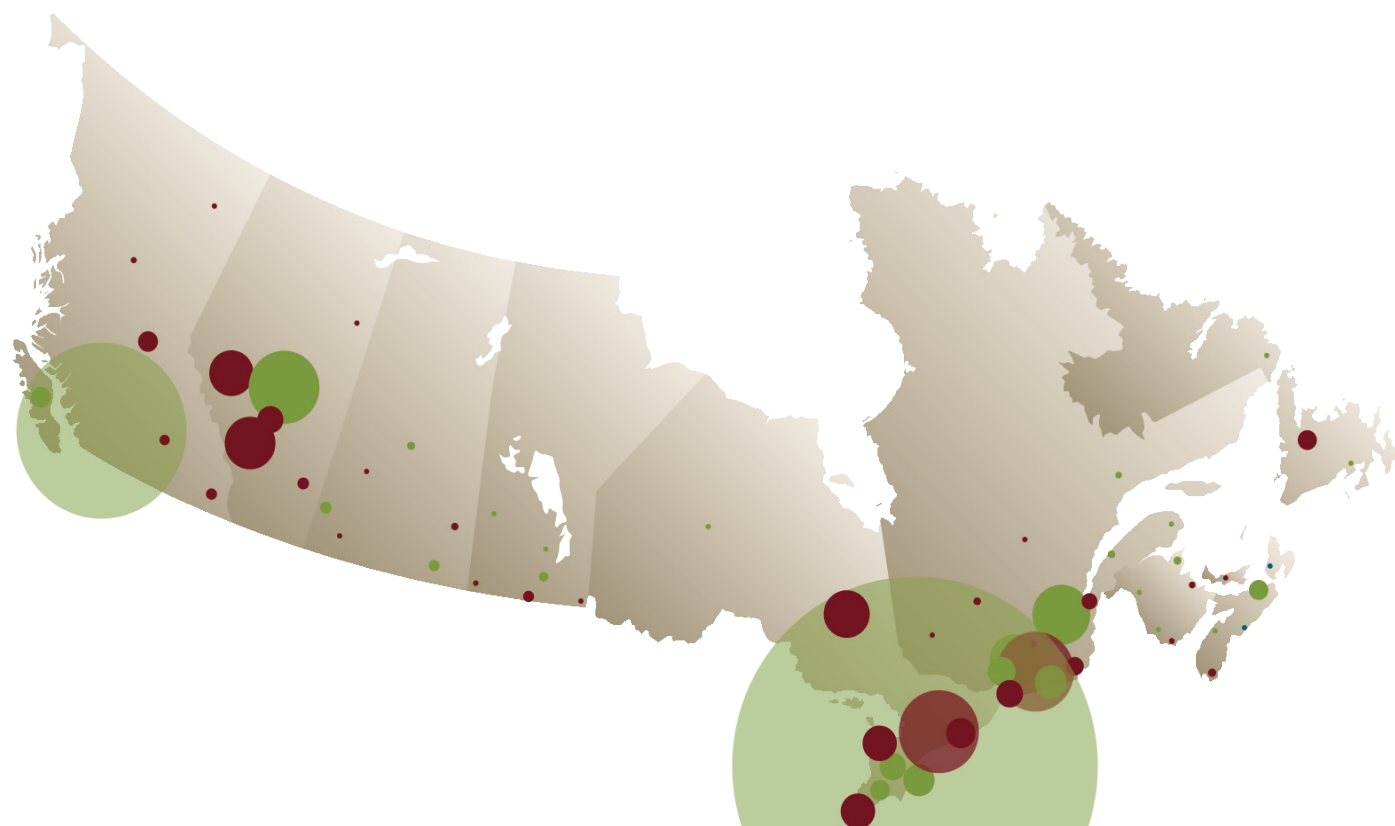

MDB Insight Employment Development Index January 2016

Legend

This map compares year-over-year regional employment figures from Statistics Canada.

-  Loss
-  Growth
-  No change

Scale: 1mm in diameter = 2000 jobs lost or created.